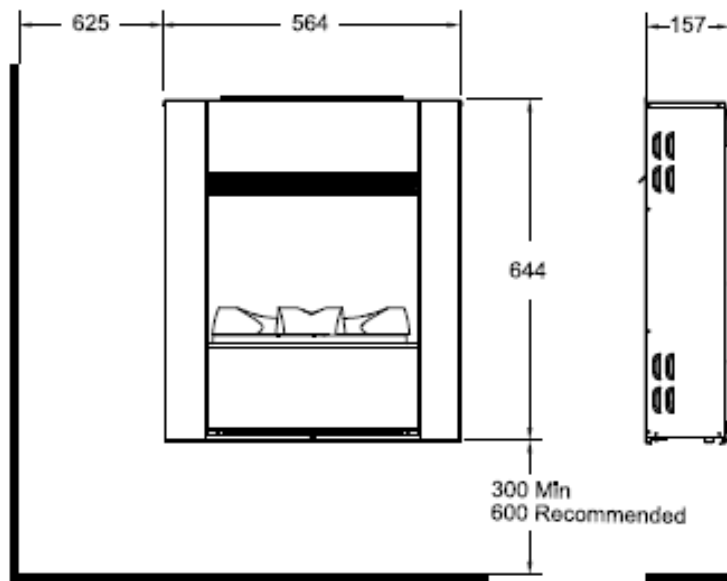

		Wall fire engine S	Wall fire engine L
General specifications	Fire system	Optimyst®	Optimyst®
	Article number	210180	210203
	EAN code	5011139210180	5011139210203
	Model	Built-in unit	Built-in unit
	View of the fire	1 sided	1 sided
	Colour	Black	Black
	Decoration / fuel bed	Log set	Log set
Product size	Measurements view of the fire (WxH)	40 x 32 cm	54 x 32 cm
	Outside dimensions WxHxD	56,4 x 64,4 x 15,7 cm	71,5 x 56,4 x 15,7 cm
Features	Heat output	Yes	Yes
	Thermostat	Yes	Yes
	Remote control	Yes	Yes
	Manual controlling directly at the fireplace possible yes / no	Yes, only flame and effects	Yes, only flame and effects
	Light module	Halogen	Halogen
	Sound module	No	No
	Colour effects settings	No	No
Power consumption	Heat setting 1 in W	1000W	1000W
	Heat setting 2 in W	2000W	2000W
	Flame only operation in W	200W	200W
	Max. consumption	2000W	2000W
Voltage	Voltage/Electrical frequency	230V/50Hz	230V/50Hz
Specifications	Product weight in kg	13,5	16,5
	Length of the cord	1,5 m	1,5 m
	Warranty	2 year	2 year